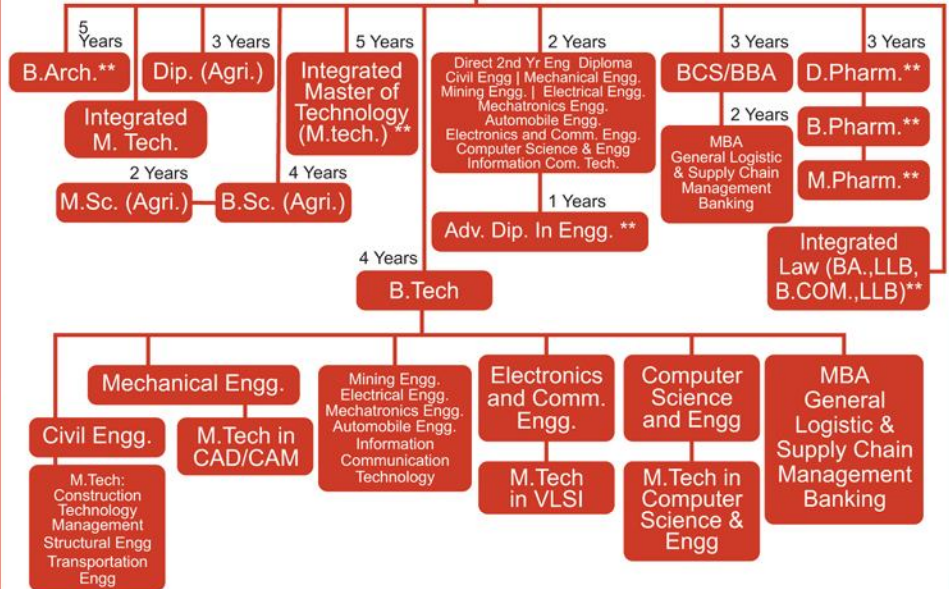

G H Raisoni University

Village-Dhoda Borgaon, Saikheda, Tehsil Saunsar, Dist.: Chhindwara (M.P) - 480106
 E: info.ghru@raisoni.net | W: http://ghru.edu.in/ | M: 9111104290/91

CAREER PATHWAYS

12th Science with PCMB

12th Science with PCB

12th with Commerce / Arts

Ph. D Programs

- Computer Science & Engg.
- Civil Engg.
- Mechanical Engg.
- Electronics Engg.
- Management

2 Yrs. After Graduation

- M.Sc.**
- Pure Mathematics
- Physics
- Chemistry
- Biotechnology
- Environmental Science
- Bio Chemistry
- Molecular Biology
- Computational Biology

After 10th

** Proposed Courses for the year 2017-18

RGI Merit based scholarship available | GHURU PET for Ph.D registration in Engineering, Management & Agriculture | Non CET/JEE/GATE Students can apply as University conducts its own Exam