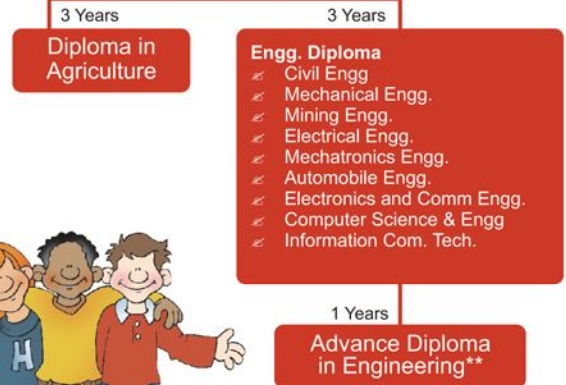

12th Science with PCB

12th with Commerce / Arts

Ph. D Programs

- Computer Science & Engg.
- Civil Engg.
- Mechanical Engg.
- Electronics Engg.
- Management

2 Yrs. After Graduation

- M.Sc.**
- Pure Mathematics
- Physics
- Chemistry
- Biotechnology
- Environmental Science
- Bio Chemistry
- Molecular Biology
- Computational Biology

After 10th

** Proposed Courses for the year 2017-18

RGI Merit based scholarship available | GHURU PET for Ph.D registration in Engineering, Management & Agriculture | Non CET/JEE/GATE Students can apply as University conducts its own Exam